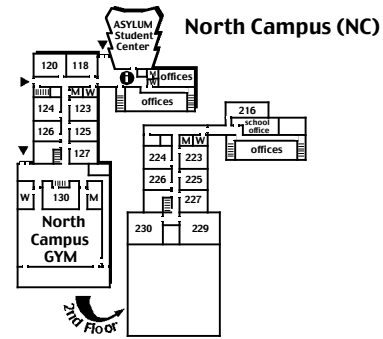

South Campus (SC)  
Worship Center (WC)

East State Blvd

- Main Entrance ▶
- Information ⓘ
- Guest Center ⓐ
- Harvest Room Ⓜ
- Men's Restroom M
- Women's Restroom W
- Stairs ≡
- Elevator E
- Handicap Restroom HC

Lahmeyer

North Campus (NC)